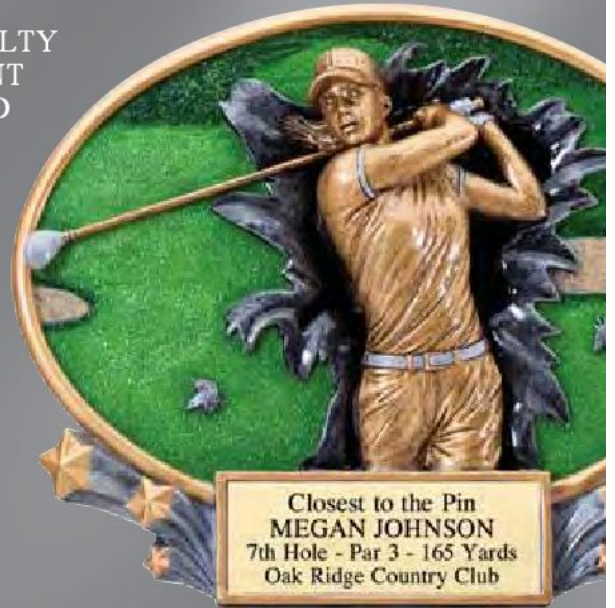

MX2004
7¼" x 6"