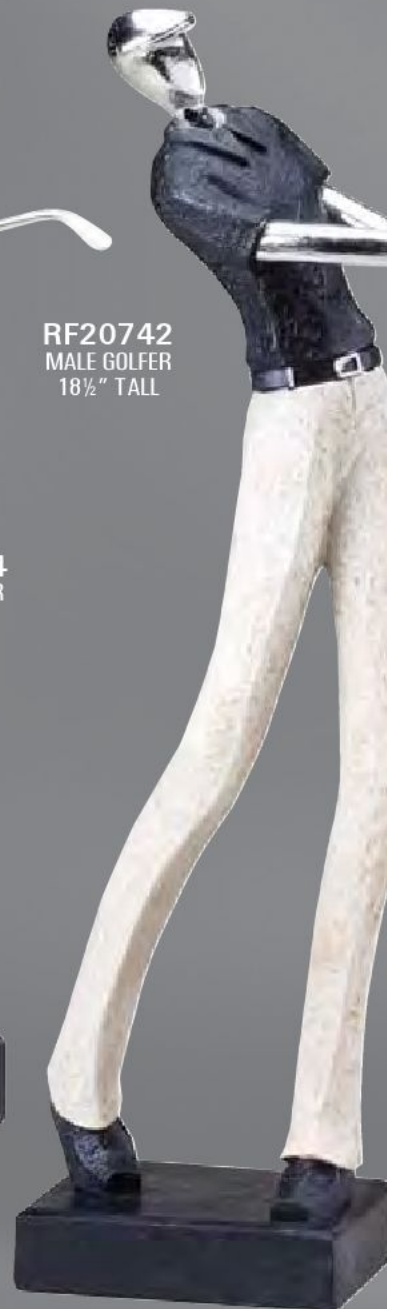

G1551
M. STANDING
10 1/2" TALL

G1553
M. SWING
10 1/2" TALL

G3805
IRON & BALL 4"

Large Golf Sculptures

ARTISTIC MODERN DESIGNS

RF20743
MALE GOLFER
15½" TALL

RF20744
MALE GOLFER
12½" TALL

RF20742
MALE GOLFER
18½" TALL