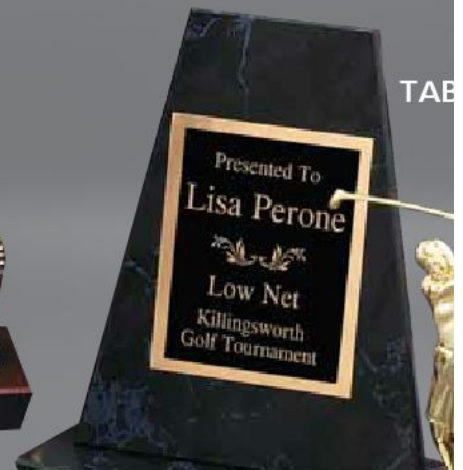

Desk Plaques

BB4-BK - BLACK MARBLE
OR
BB4-C - CHERRY

TAB3-BK - 12"

TAB2

BB3-BK - BLACK MARBLE - 6 1/2"
OR
BB3-C - CHERRY FINISH

BB1-BK

TAB

Rosewood Plaque