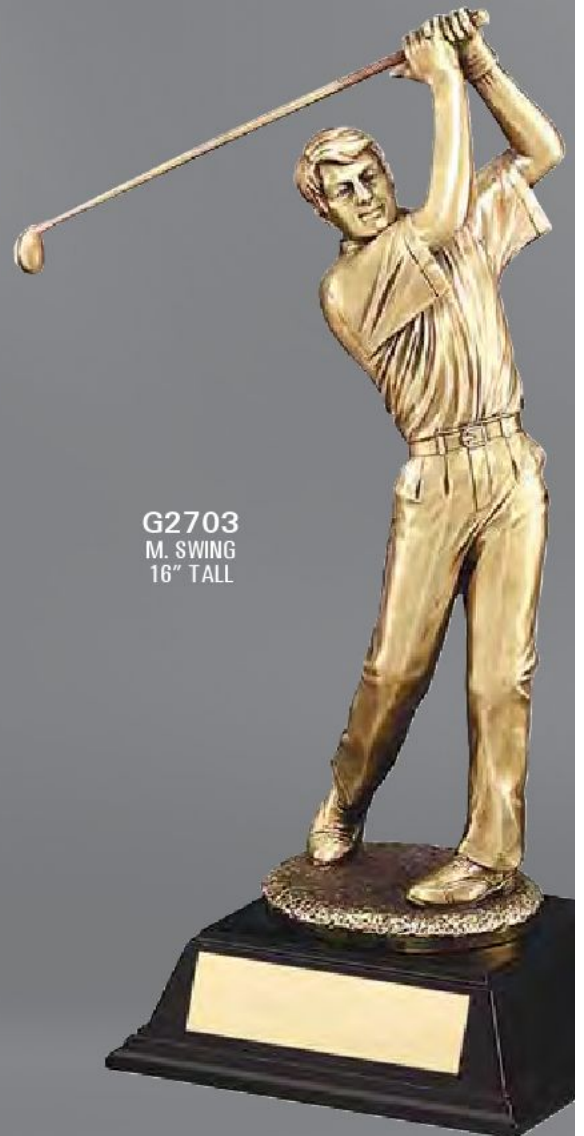

G2703
M. SWING
16" TALL