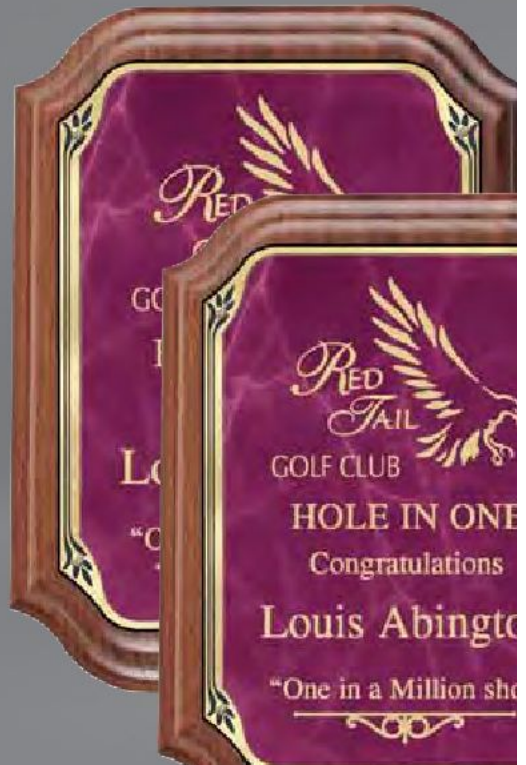

Walnut Plaques

The
Ovation
COLLECTION