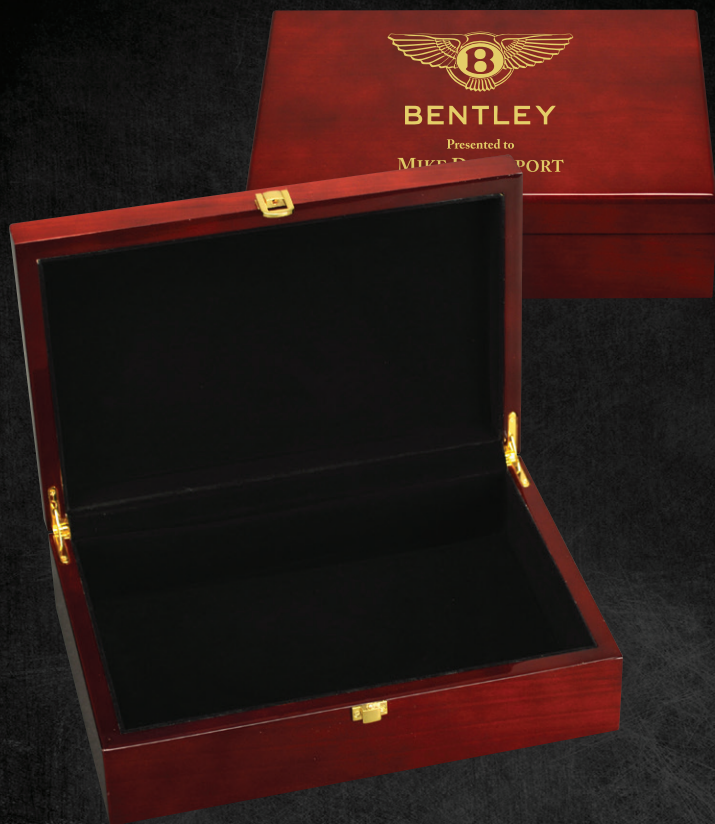

High Gloss Rosewood Gift Box

Part	Size
BOX101-C	7 7/8" x 6 1/4" x 2 3/8"
BOX102-C	10 1/4" x 7 1/4" x 3"
BOX103-C	12 1/4" x 8 1/4" x 3 1/2"

Includes removable foam insert that can be laser cut to fit any item.

Rosewood Gift Sets can be personalized with your company logo or recipient's name.