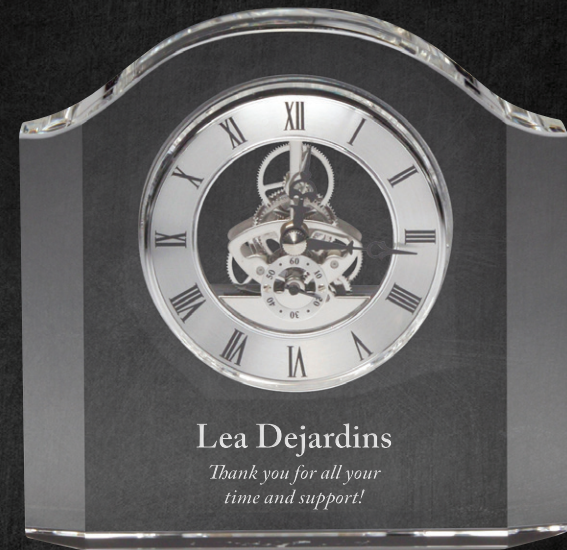

Chello Crystal Clock

Large sliver clock with visible gears mounted in a crystal case with room for engraving.

Part	Size
96609	6" x 6 1/4"

Crystal Clocks include a lined presentation box.