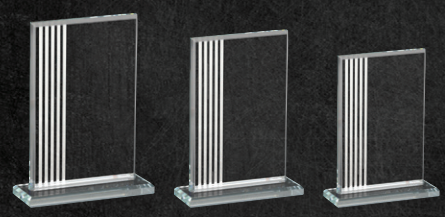

Part	Size
75607	7" x 4" x 2"
75608	7 3/4" x 4 1/2" x 2"
75609	8 1/2" x 4 3/4" x 2"

These awards include a lined presentation box.

Contour Sail

Available in three sizes.

Part	Size
75207	7 3/4" x 3 1/2" x 2"
75208	8 1/2" x 4" x 2"
75209	9 1/4" x 4 1/4" x 2"