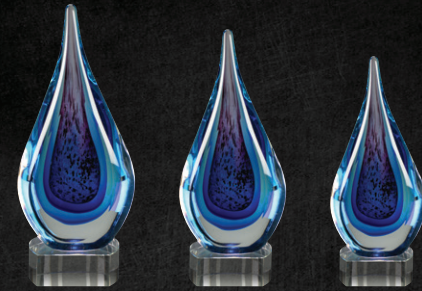

Blue Water Glass Art

Available in three sizes.

Part	Size
89108	8" x 3 1/2"
89110	10 1/2" x 4"
89112	11 1/2" x 5"