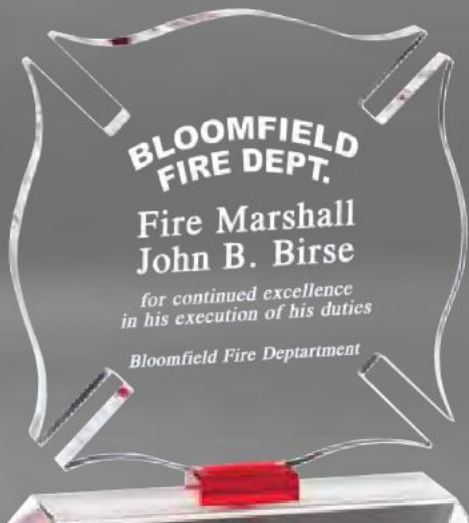

CRYSTAL AWARDS

Brain Power

Bright Idea